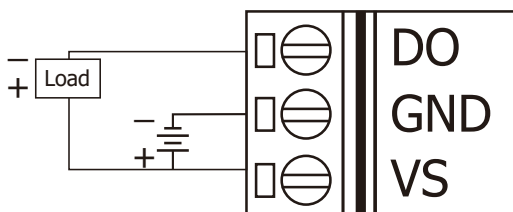

■ Wire Connections

■ Pin Assignments

Connector	 CON1	
Terminal NO	2	1
Define	10~30 VDC	GND

Connector	 CON2					
Terminal NO	6	5	4	3	2	1
Define	10~30 VDC	GND	DO	NC	NC	NC

■ Ordering Information

iSOS-ALM-Horn CR	iSOS wireless alarm siren module (RoHS) (Asia Only)

■ Related Products

	iSOS-100 CR	iWSN indoor emergency call button module(RoHS) (Asia Only)
	iSOS-109/S2 CR	iSOS Indoor light charging emergency call button module (RoHS) (Asia Only), Includes SP-S2-DS charging module
	iSOS-300-IP65 CR	iSOS waterproof emergency call button module (RoHS) (Asia Only)
	iSOS-309-IP65 CR	iSOS waterproof light charging emergency call button module (RoHS) (Asia Only)
	iSOS-800-PT CR	iSOS Handheld emergency call button module (RoHS) (Asia Only)