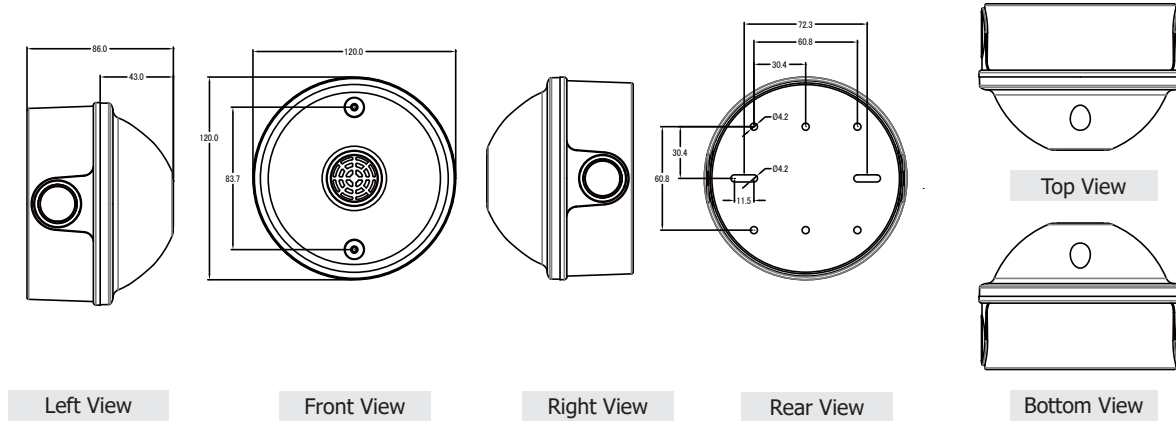

■ Dimensions (Units: mm)