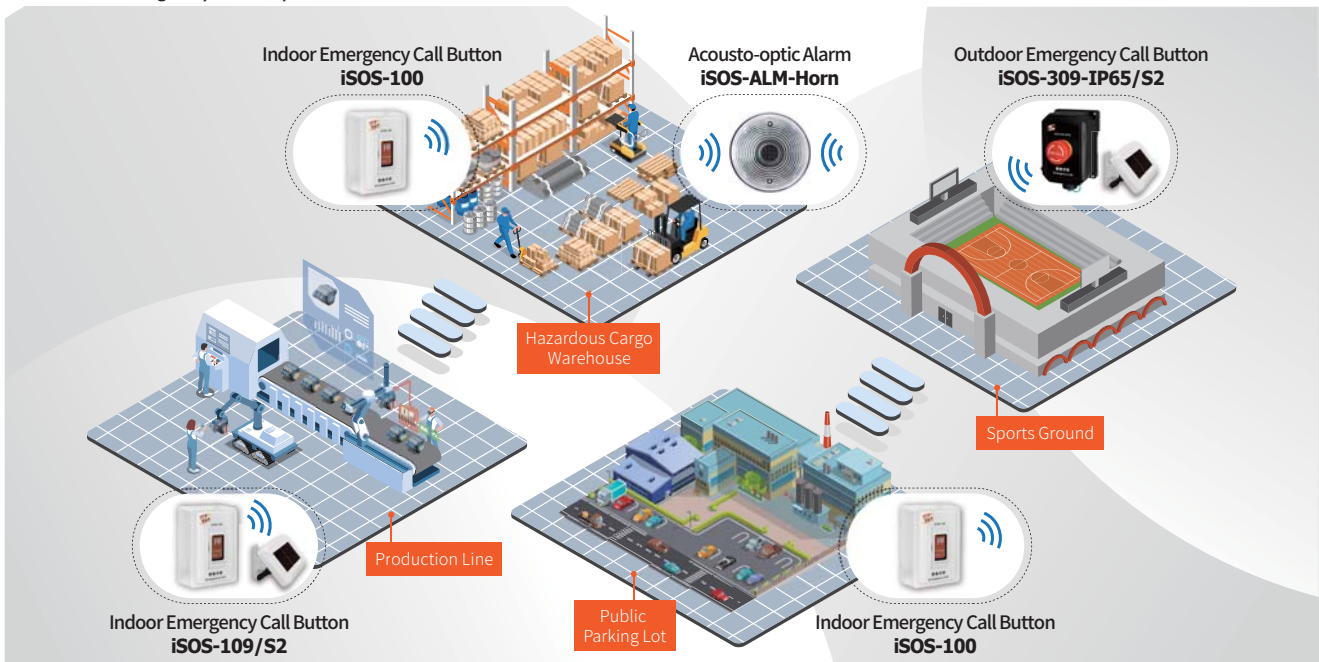

iSOS-ALM-Horn

iSOS wireless alarm siren module (Asia Only)

Features

- Provide wireless trigger alarm function
- With Ultra-Bright LED
- Selectable 4 alarm tones
- Supports 433MHz radio frequency
- Selectable 16 radio frequency channels

Introduction

iSOS-ALM-Horn is a wireless audible visual alarm siren used in the iSOS emergency rescue system. It supports Sub-1G wireless communication interface, which can obtain trigger signals from the wireless alarm system and activate siren and flash warnings to achieve a deterrent effect and improve personal safety protection. iSOS-ALM-Horn has a built-in ultra-bright LED light and provides 4 selectable alarm tones and a maximum siren sound pressure level of 120dB. In addition, 6 sets of ID trigger settings are provided to select the iSOS series module to activate the sound and light alarm. They are suitable for use in public toilets, hospitals, campuses, parking lots, and other areas.

Applications

- Wireless Emergency Alert System

System Specifications

RF	
Channels	0 ~ 15 (Selectable by DIP Switch)
Group ID	0 ~ 3 (Selectable by DIP Switch)
Radio Frequency	433.1000 ~ 434.6000 MHz
Transmission Power	9±1dBm (PA Off) / 18±1dBm (PA On)
Transmission Distance (LoS)	50 m
Node ID	1 ~ 31 configured by DIP switch
Alarm Output	
LED	Water clear upper cover with 8 RED UltraBright RED LED
Piezo Transducer Pressure Level	120 ±5 dB @10cm/3.0 KHz (W/O waterproof membrane)
Antenna	
Type	Built-in Omni-directional antenna

Power	
Input Range	+10 ~ +30 VDC
Consumption	0.6 W
Mechanical	
Dimensions (mm)	120 x 120 x 86(W x L x H)
Installation	Wall-mount
Environment	
Operating Temperature	-25°C ~ +75°C
Humidity	10 ~ 90% RH(Non-condensing)