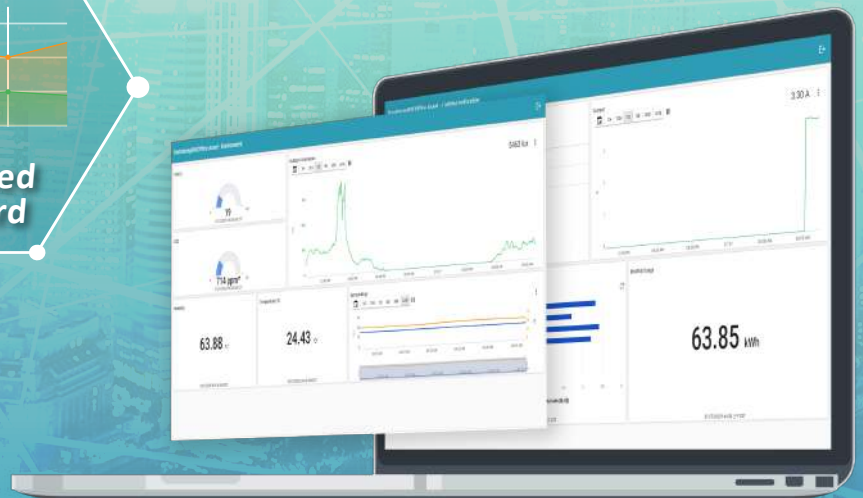

ITxOT

Air Quality Monitoring with ICP DAS.
Create Your **Dashboard** in Few Steps.

Industrial
AirBox

Customized
Dashboard

Intelligent IIoT
Concentrator

System Structure

Edge devices

Data acquisition, self logic control, IF-THEN-ELSE logic rules execution ability, scheduling function, industrial protocol modbus support

Communication

Provides Wire and wireless controller, and seamless integrate with sensor

Cloud Dashboard and Mobile access

Analytics, visualize, remote management, notifications and monitoring

ICP DAS CO., LTD.