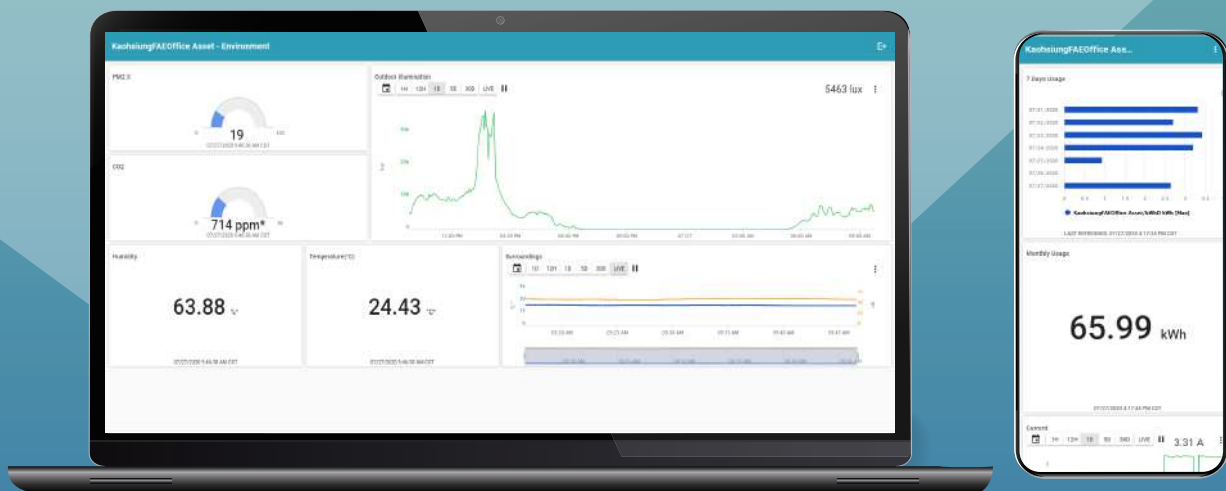

ITxOT

Air Quality Monitoring with ICP DAS.
Create Your **Dashboard** in Few Steps.

Industrial
AirBox

Customized
Dashboard

Intelligent IIoT
Concentrator

System Structure

Edge devices

Data acquisition, self logic control, IF-THEN-ELSE logic rules execution ability, scheduling function, industrial protocol modbus support

Communication

Provides Wire and wireless controller, and seamless integrate with sensor

Cloud Dashboard and Mobile access

Analytics, visualize, remote management, notifications and monitoring

ICP DAS CO., LTD.