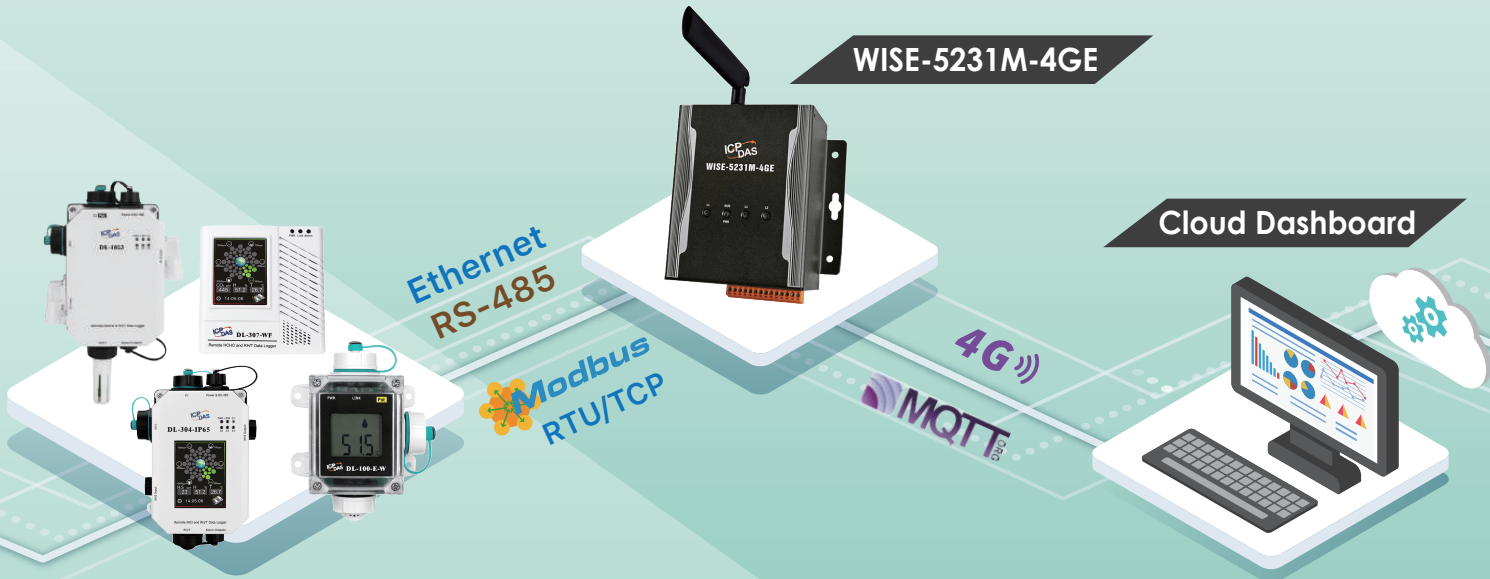

ITxOT

Air Quality Monitoring with ICP DAS.
Create Your **Dashboard** in Few Steps.

Industrial
AirBox

Customized
Dashboard

Intelligent IIoT
Concentrator

System Structure

Edge devices

Data acquisition, self logic control, IF-THEN-ELSE logic rules execution ability, scheduling function, industrial protocol modbus support

Communication

Provides Wire and wireless controller, and seamless integrate with sensor

Cloud Dashboard and Mobile access

Analytics, visualize, remote management, notifications and monitoring

ICP DAS CO., LTD.