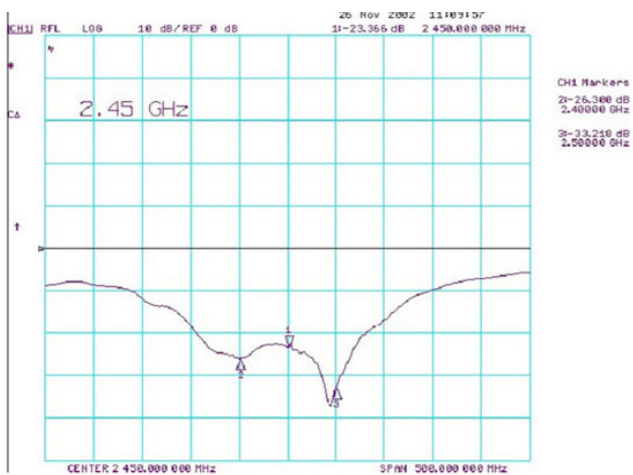

ANT-21

21 dBi, 2.4 GHz directional grid antenna
(RP SMA Male Plug)

Specifications

Antenna	
Type	Grid
Connector	RP SMA Male (Plug)
Gain (dBi)	21
Band	2.4 ~ 2.5GHz
Mechanical (Only Antenna Body)	
Dimensions (mm)	610 mm
Weight	2.77 KG
Environmental	
Operating Temperature	-20 °C ~ 60 °C

S11 Forward Reflection

Field Patterns

H-PLANE FIELD PATTERNS

E-PLANE FIELD PATTERNS

Ordering Information

ANT-21 CR

21 dBi, 2.4 GHz directional grid antenna (RP SMA Male Plug) (RoHS)