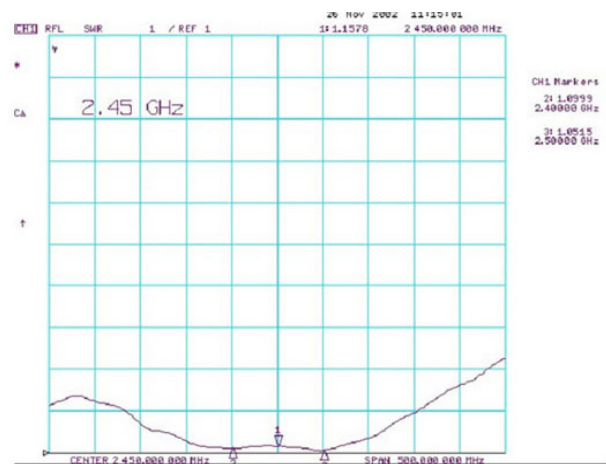

ANT-21

21 dBi, 2.4 GHz directional grid antenna
(RP SMA Male Plug)

Specifications

Antenna	
Type	Grid
Connector	RP SMA Male (Plug)
Gain (dBi)	21
Band	2.4 ~ 2.5GHz
Mechanical (Only Antenna Body)	
Dimensions (mm)	610 mm
Weight	2.77 KG
Environmental	
Operating Temperature	-20 °C ~ 60 °C

S11 Forward Reflection

Field Patterns

H-PLANE FIELD PATTERNS

E-PLANE FIELD PATTERNS

Ordering Information

ANT-21 CR

21 dBi, 2.4 GHz directional grid antenna (RP SMA Male Plug) (RoHS)