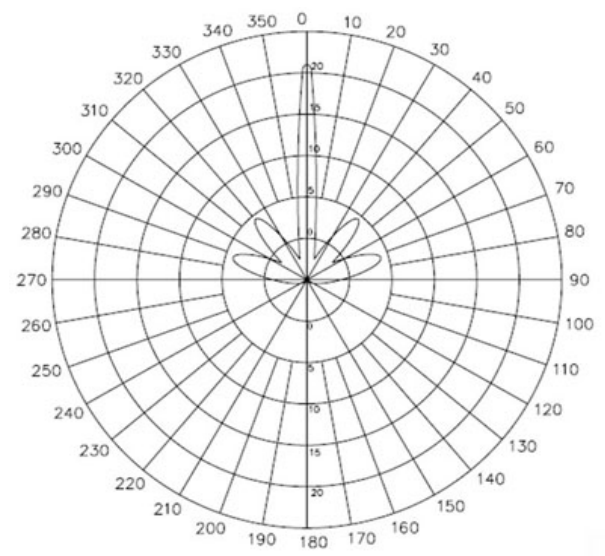

ANT-21

21 dBi, 2.4 GHz directional grid antenna
(RP SMA Male Plug)

Specifications

Antenna	
Type	Grid
Connector	RP SMA Male (Plug)
Gain (dBi)	21
Band	2.4 ~ 2.5GHz
Mechanical (Only Antenna Body)	
Dimensions (mm)	610 mm
Weight	2.77 KG
Environmental	
Operating Temperature	-20 °C ~ 60 °C

S11 Forward Reflection

Field Patterns

H-PLANE FIELD PATTERNS

E-PLANE FIELD PATTERNS

Ordering Information

ANT-21 CR

21 dBi, 2.4 GHz directional grid antenna (RP SMA Male Plug) (RoHS)