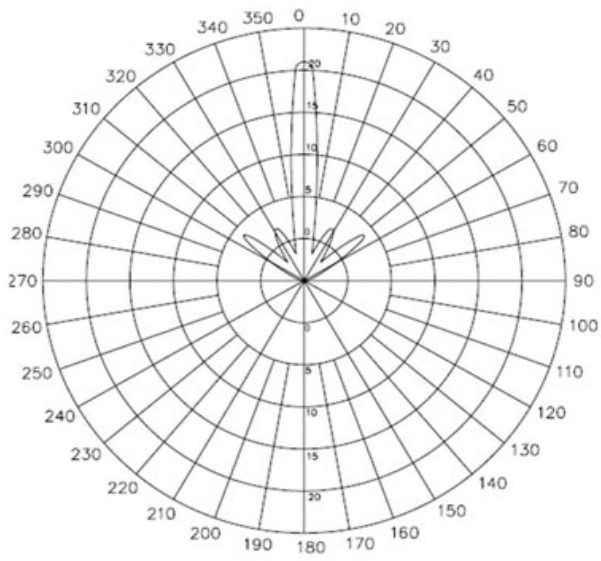

ANT-21

21 dBi, 2.4 GHz directional grid antenna
(RP SMA Male Plug)

Specifications

Antenna	
Type	Grid
Connector	RP SMA Male (Plug)
Gain (dBi)	21
Band	2.4 ~ 2.5GHz
Mechanical (Only Antenna Body)	
Dimensions (mm)	610 mm
Weight	2.77 KG
Environmental	
Operating Temperature	-20 °C ~ 60 °C

S11 Forward Reflection

Field Patterns

H-PLANE FIELD PATTERNS

E-PLANE FIELD PATTERNS

Ordering Information

ANT-21 CR

21 dBi, 2.4 GHz directional grid antenna (RP SMA Male Plug) (RoHS)