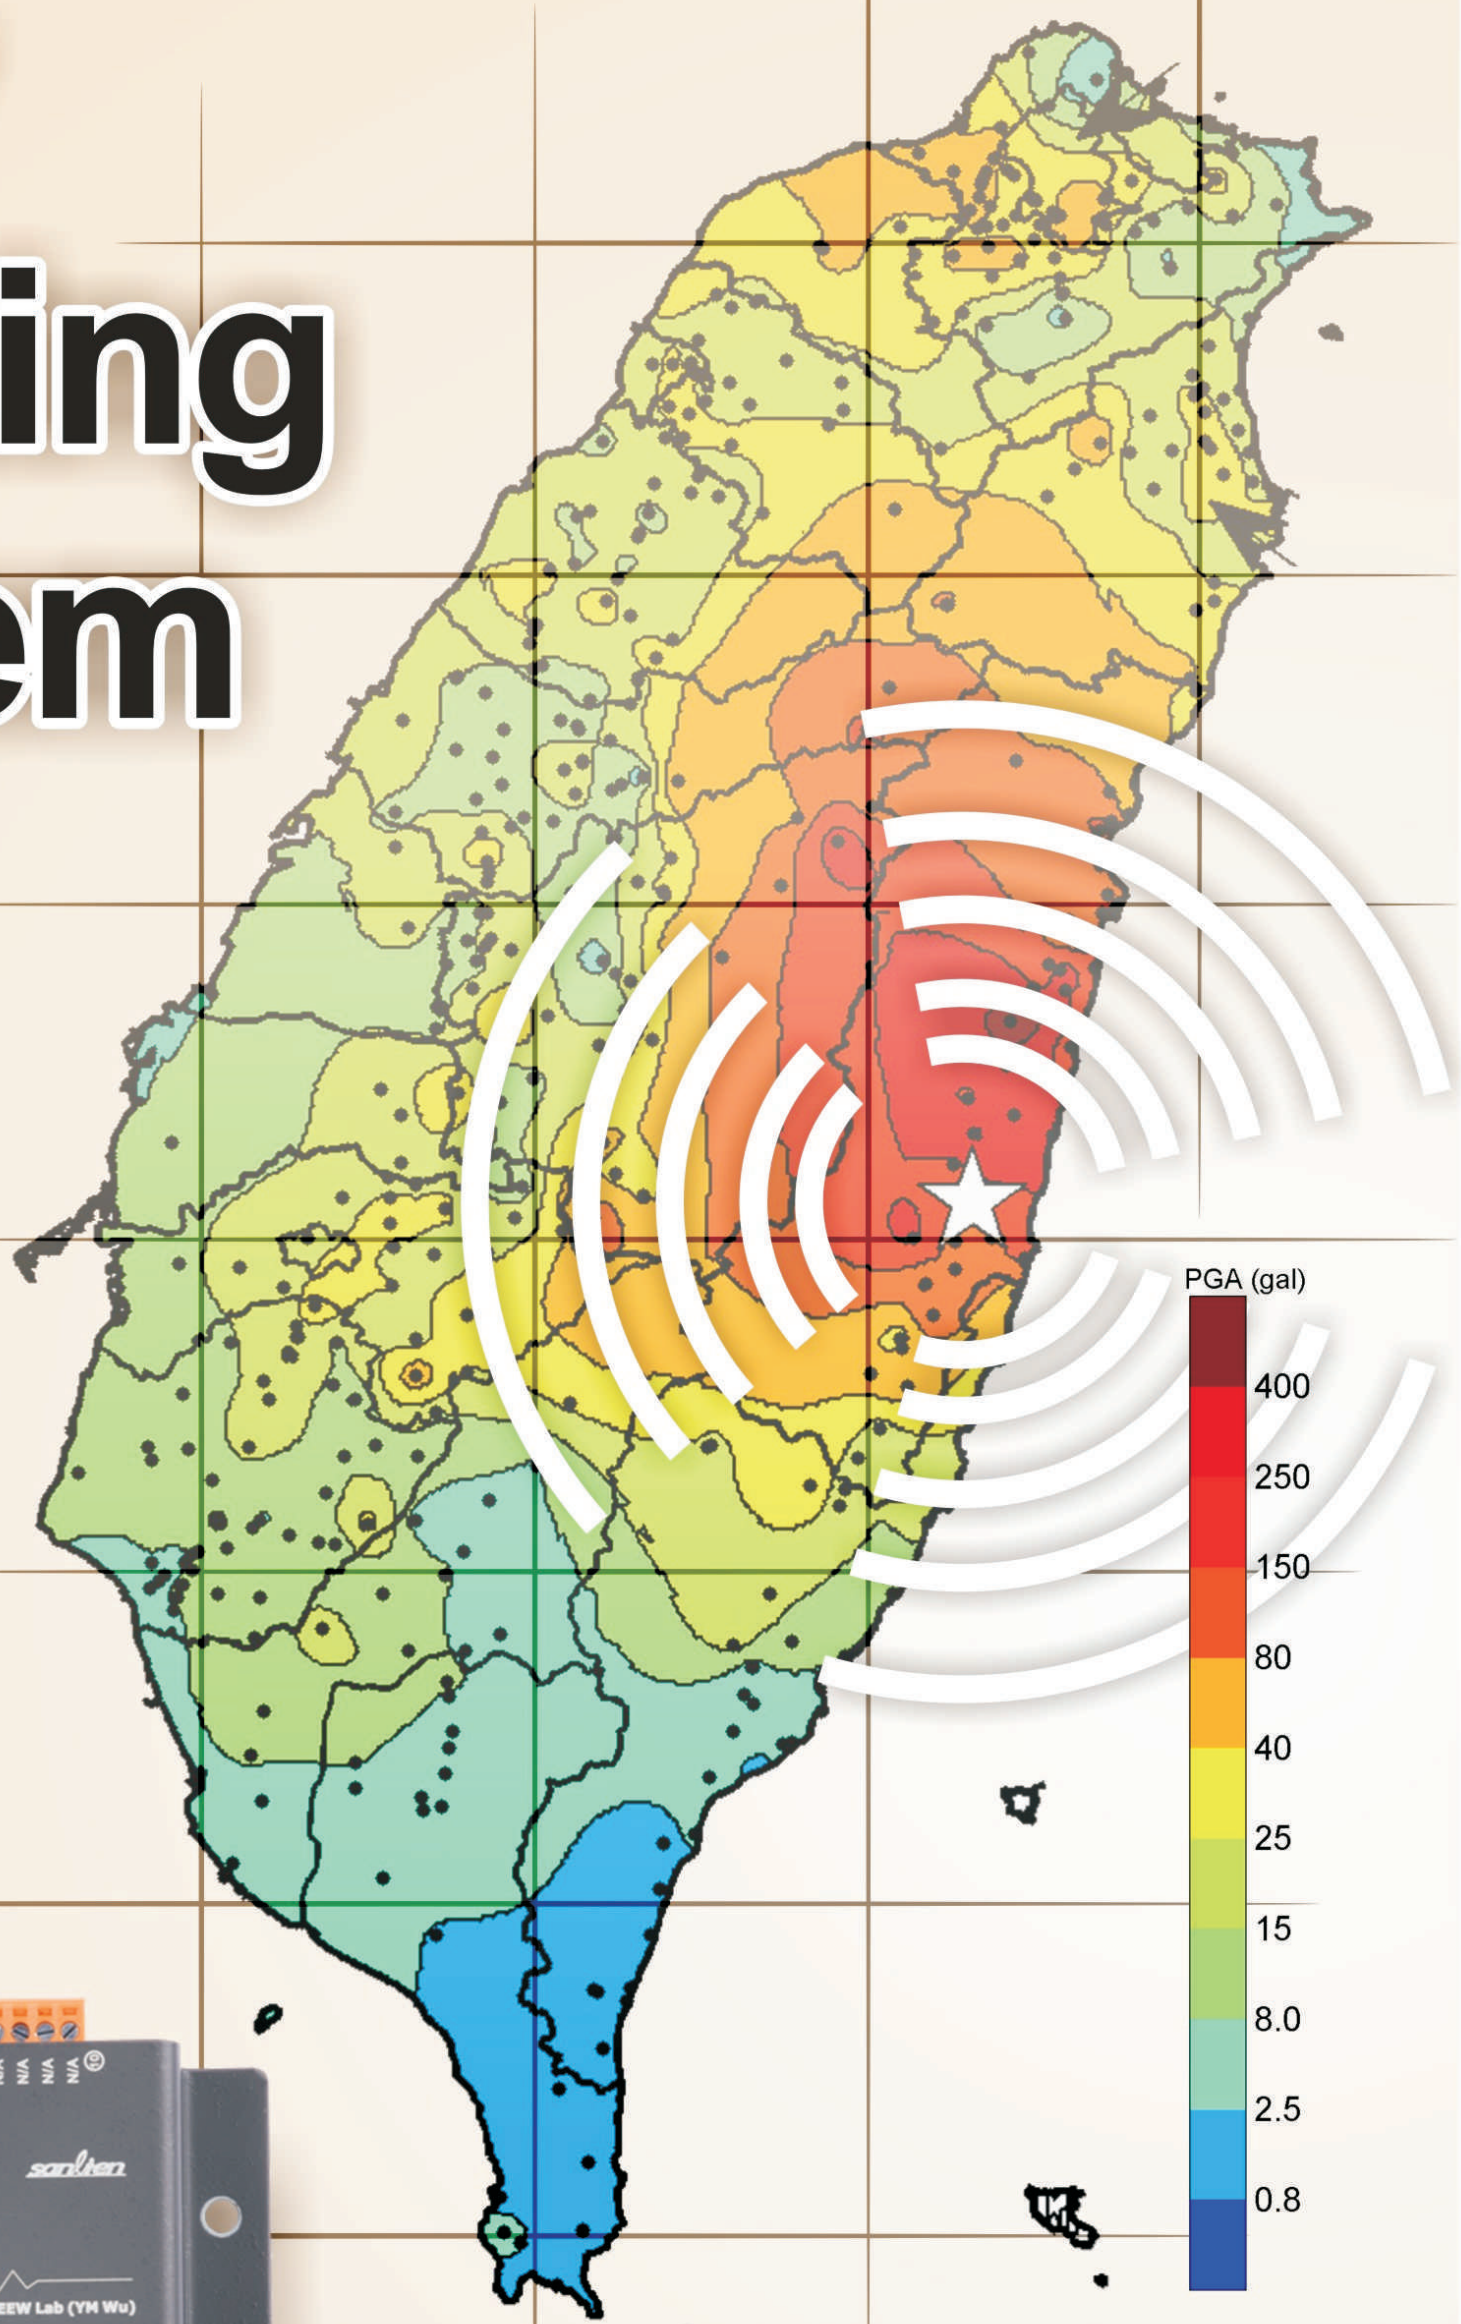

# Earthquake Early Warning System

## Features

Palert EEW System  
Provides Users  
Instant, Accurate,  
Secure, First-hand,  
Secure, and Practical  
Advantages to Fit Into  
Various Kind of  
Applications.

Shake Maps

PX-01 Main Control Unit

On-site Visual & Audio Warnings

Smart Device  
Regional EEW Warnings

Electric Marquee  
Earthquake Message Display