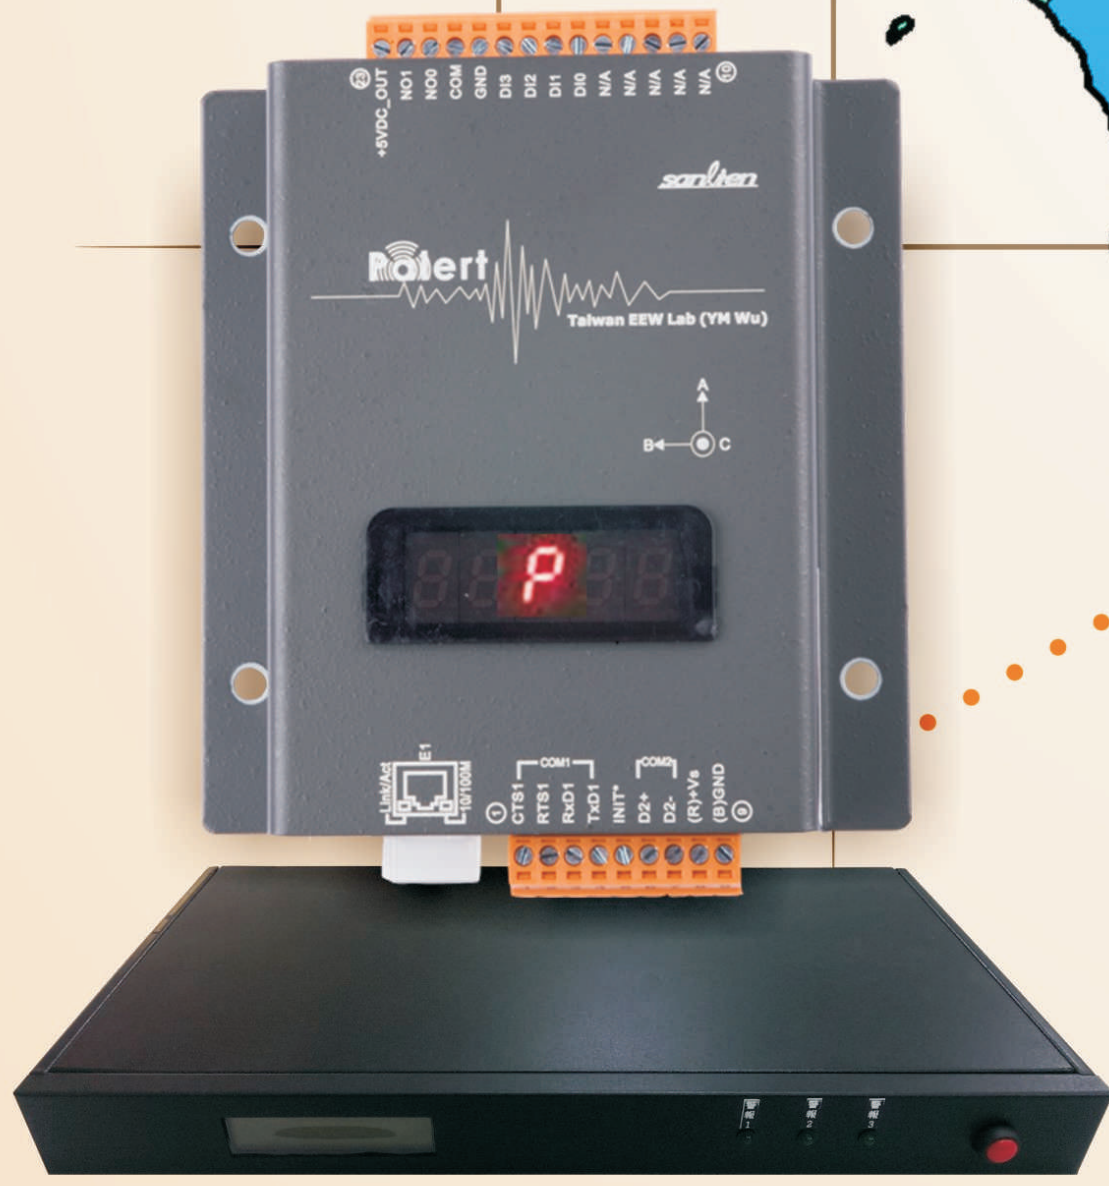

# Earthquake Early Warning System

## Features

Palert EEW System  
Provides Users  
Instant, Accurate,  
Secure, First-hand,  
Secure, and Practical  
Advantages to Fit Into  
Various Kind of  
Applications.

Shake Maps

PX-01 Main Control Unit

On-site Visual & Audio Warnings

Smart Device  
Regional EEW Warnings

Electric Marquee  
Earthquake Message Display