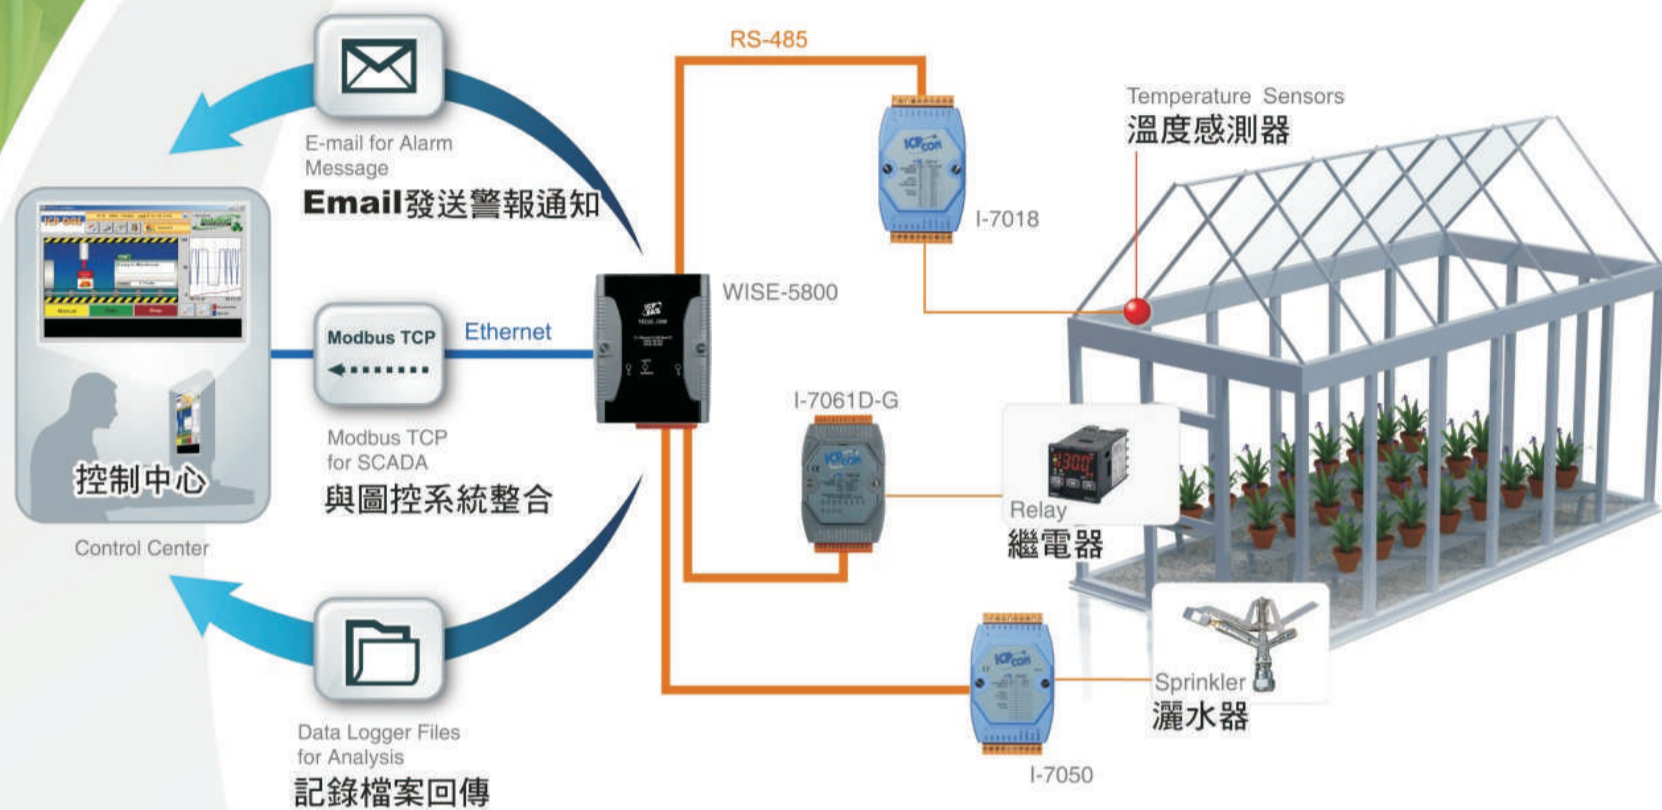

農業與水產養殖應用

Agriculture & Aquaculture Solutions

溫室自動化、魚塭養殖自動化

免費的中控軟體 EzDataLogger

ZB-2018-T
Wireless ZigBee Module
8-ch AI with High Voltage Protection

ZB-2571
Ethernet / RS-485 / RS-232 to
ZigBee Converter

ZB-2060
Wireless ZigBee Module
6-ch Isolated DI and 4-ch Relay DO

WISE-5800
WISE Series with User-defined
I/O & Date Logger Function