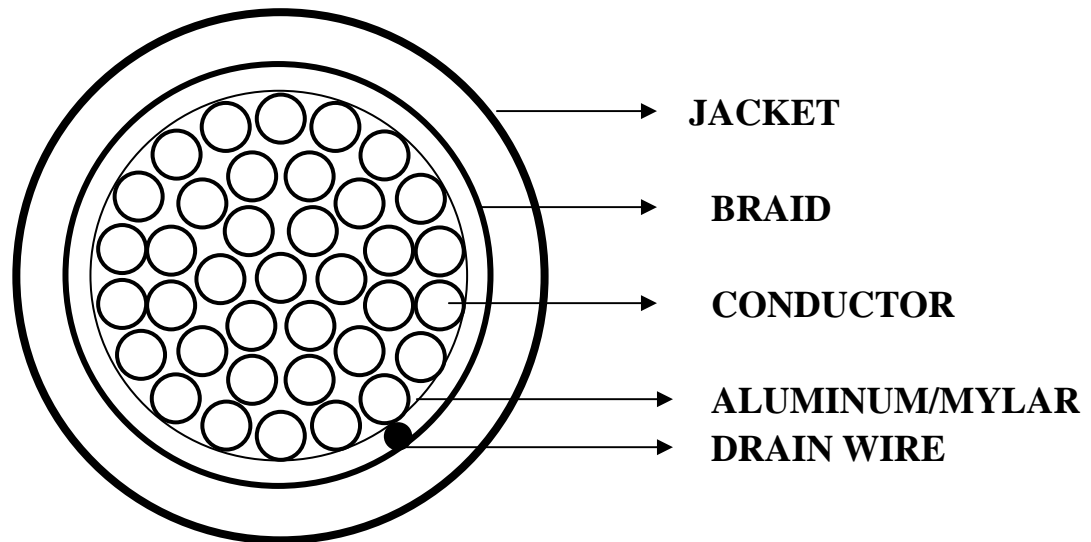

2) WIRE:

1. 26AWG, (7/0.16 TA), OD 0.48mm strand tinned copper.
2. 37 CONDUCTORS.
3. SR-PVC insulation material, thickness 0.23mm, ID:0.95mm.

3) SHIELD:

1. ALUMINUM-FOIL/MYLAR: OVERLAP 25% MIN (AL side outside).
2. DRAIN WIRE: 24AWG (7/0.20 TA).
3. BRAID:24/08/0.12TA Coverage 85% MIN.

4) JACKET:

1. MATERIAL: PVC
2. THICKNESS: 1.0mm
3. OD: 9.5mm +/- 0.12

5) CHARACTER:

1. VOLTAGE RATING: 300V.
2. TEMPERATURE RATING: 80°C.
3. CONDUCTOR RESISTANCE: 148.94 OHM/KM MAX. AT 20°C
4. INSULATION RESISTANCE: DC-500 V 10M OHM/KM MIN . AT 20°C
5. SHIELD RESISTANCE: 8.5 mOHM/M MIN . AT 20°C
6. CAPACITANCE: conductor to conductor: 84.0 pf/m at 1000HZS
conductor to shield : 164. 0 pf/m at 1000HZS
7. FLAME-RETARDANT PROPERTIES: VERTICAL FLAM TEST VW-1.
8. HI-POT TEST: AC 1500V/one minute

6) DETAIL OF STRUCTURE:

COLOR: 1.BLACK

2.WHITE

3.RED

4.YELLOW

5.VIOLET

6.BLUE

7.BROWN