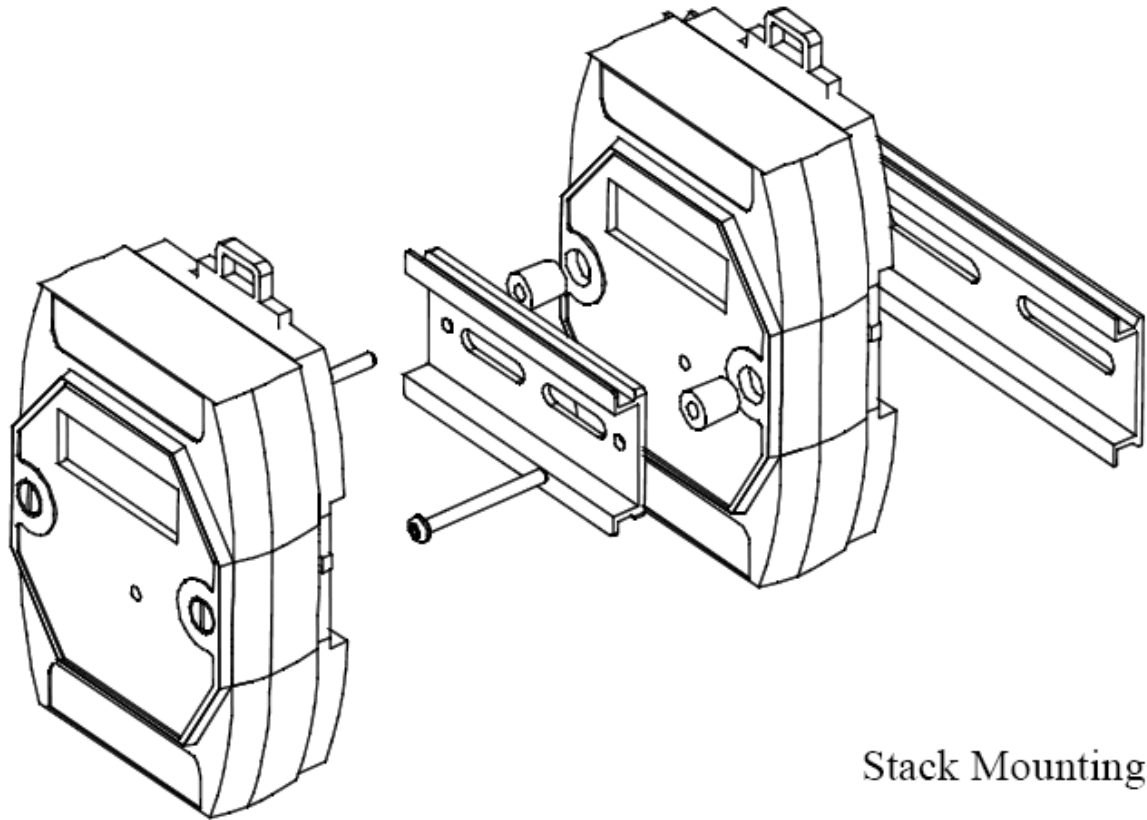

# PDS-700: Programmable Serial-to-Ethernet Device Servers

## PDS-700 Dimensions and mounting

Unit : mm

Stack Mounting

Din-Rail Mounting