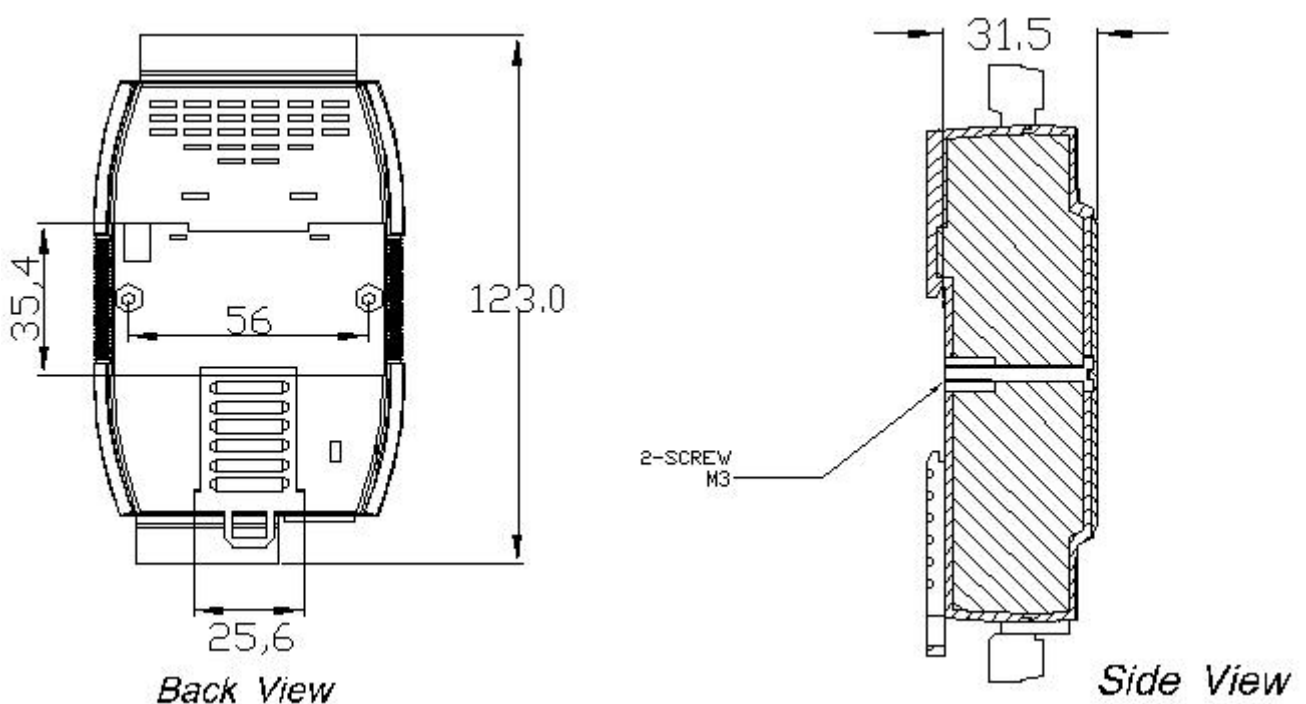

## PDS-700 Dimensions and mounting

Unit : mm

Stack Mounting

Din-Rail Mounting