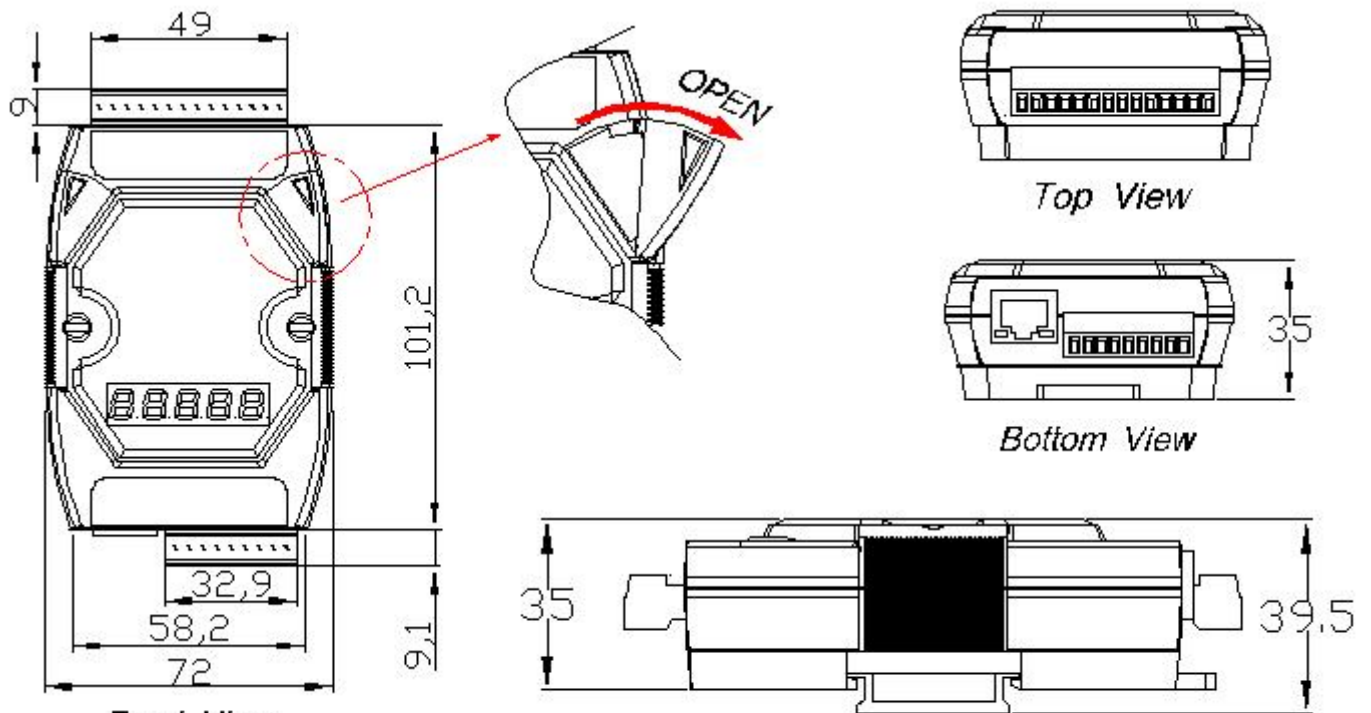

## PDS-700 Dimensions and mounting

Unit : mm

Stack Mounting

Din-Rail Mounting