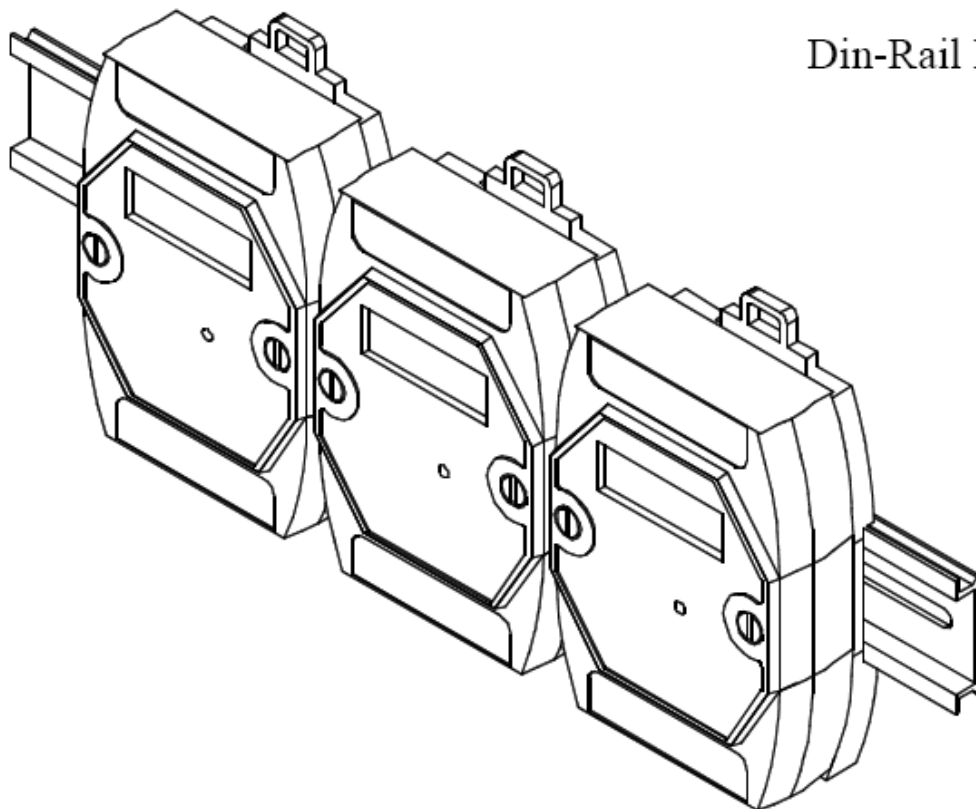

# PDS-700: Programmable Serial-to-Ethernet Device Servers

## PDS-700 Dimensions and mounting

Unit : mm

Stack Mounting

Din-Rail Mounting