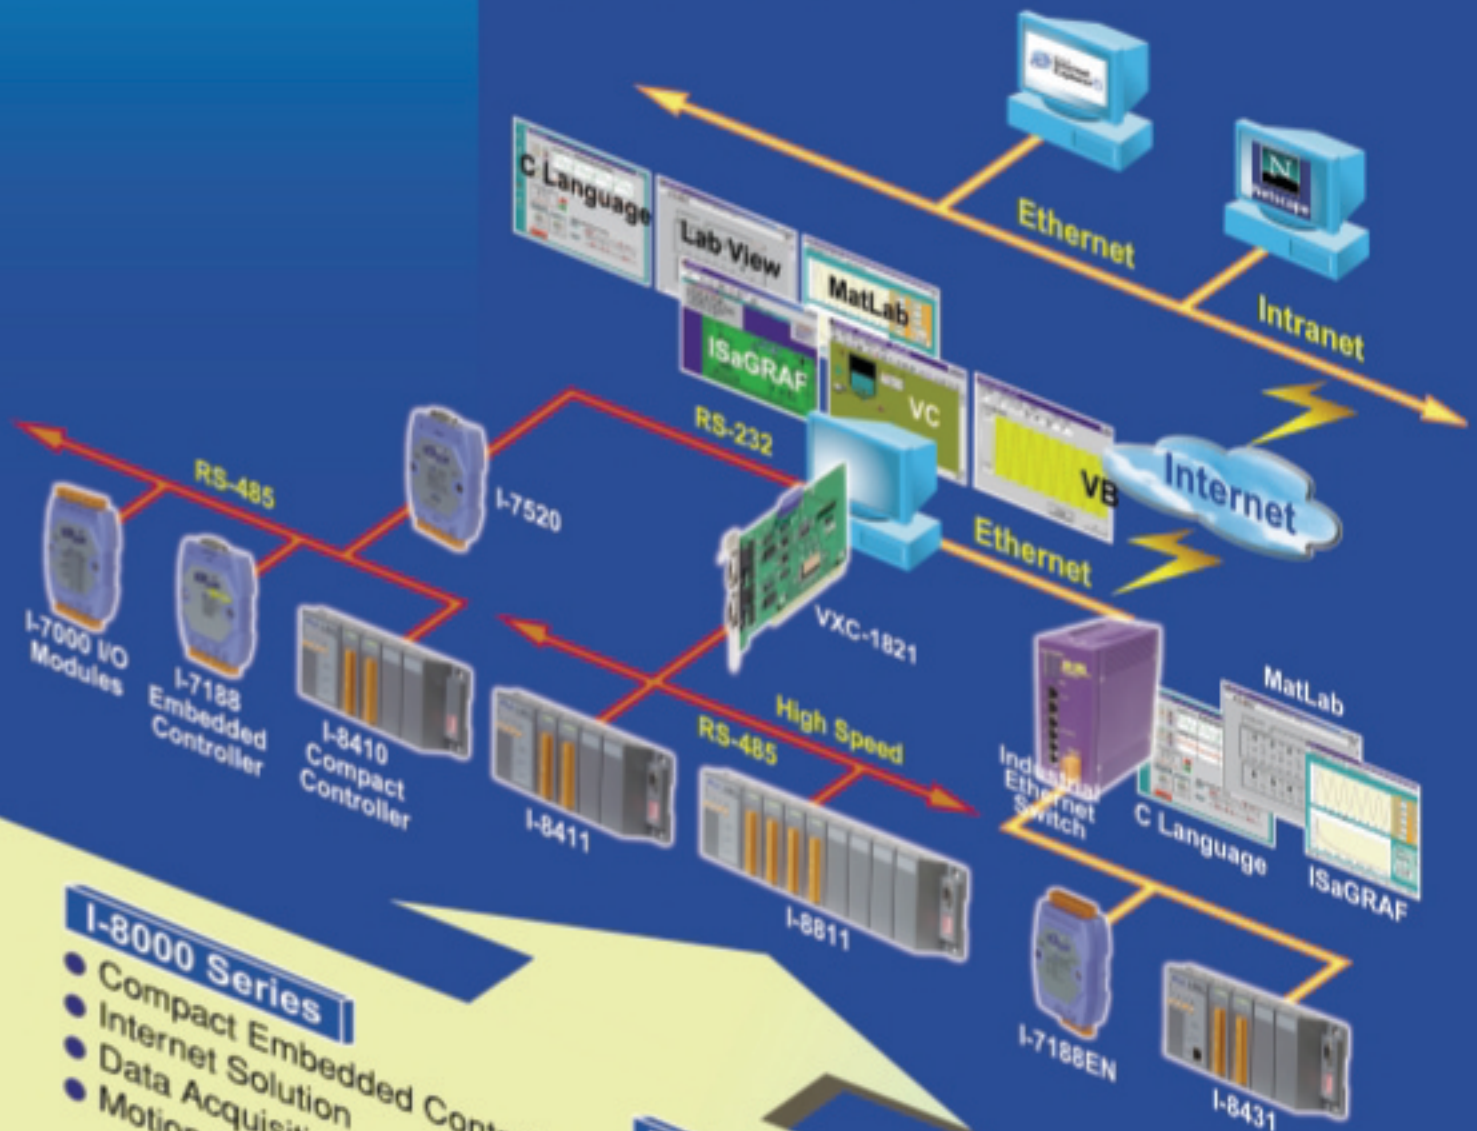

Internet/Ethernet Solution

I-8000 Series

- Compact Embedded Controllers
- Internet Solution
- Data Acquisition
- Motion Control

I-7188 Series

- Embedded Controller
- Internet Solution
- Communication Controller

I-7000 I/O Modules Series

- Digital/Input/Output
- Analog Input/Output
- Counter/Frequency

Data Acquisition

- Analog Input
- Digital Input
- Digital Output
- Motion Control
- Counter/Frequency

Communication

- RS-232 Device
- RS-422 Device
- RS-485 Device
- Ethernet Device
- CAN Bus

Application

- Process Control
- Industrial Automation
- Building Automation
- Security System
- Motion Control
- Data Acquisition
- Remote Control & Monitoring