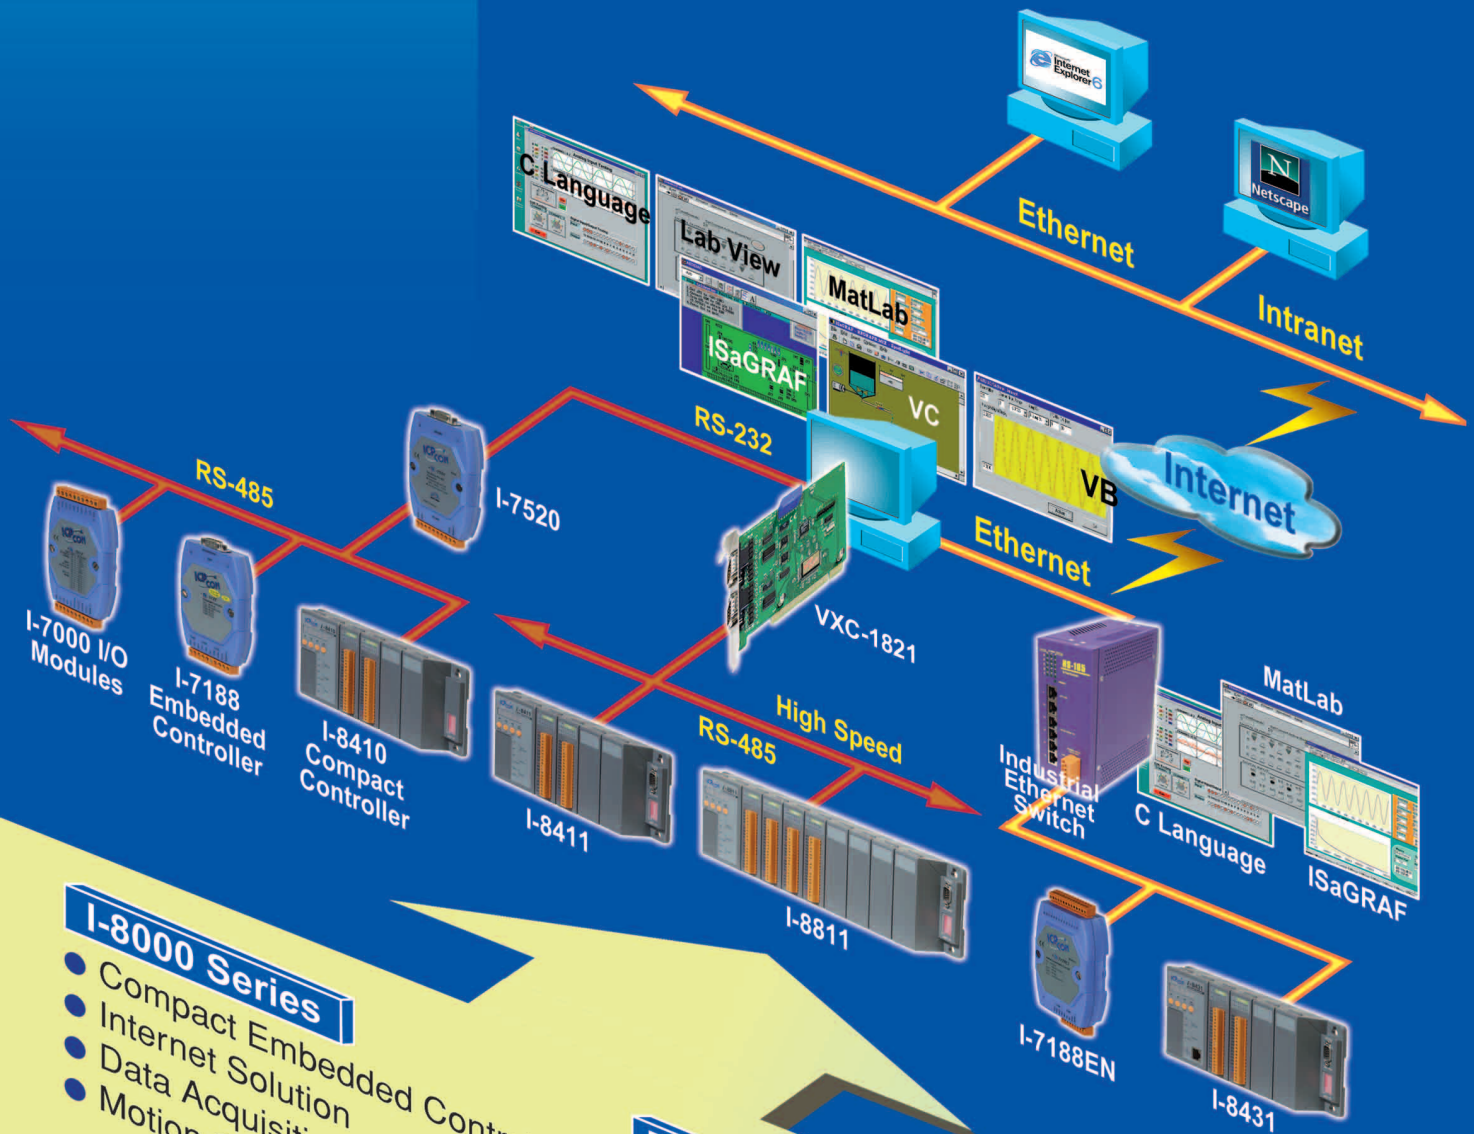

Internet/Ethernet Solution

I-8000 Series

- Compact Embedded Controllers
- Internet Solution
- Data Acquisition
- Motion Control

I-7188 Series

- Embedded Controller
- Internet Solution
- Communication Controller

I-7000 I/O Modules Series

- Digital/Input/Output
- Analog Input/Output
- Counter/Frequency

Data Acquisition

- Analog Input
- Digital Input
- Digital Output
- Motion Control
- Counter/Frequency

Communication

- RS-232 Device
- RS-422 Device
- RS-485 Device
- Ethernet Device
- CAN Bus

Application

- Process Control
- Industrial Automation
- Building Automation
- Security System
- Motion Control
- Data Acquisition
- Remote Control & Monitoring