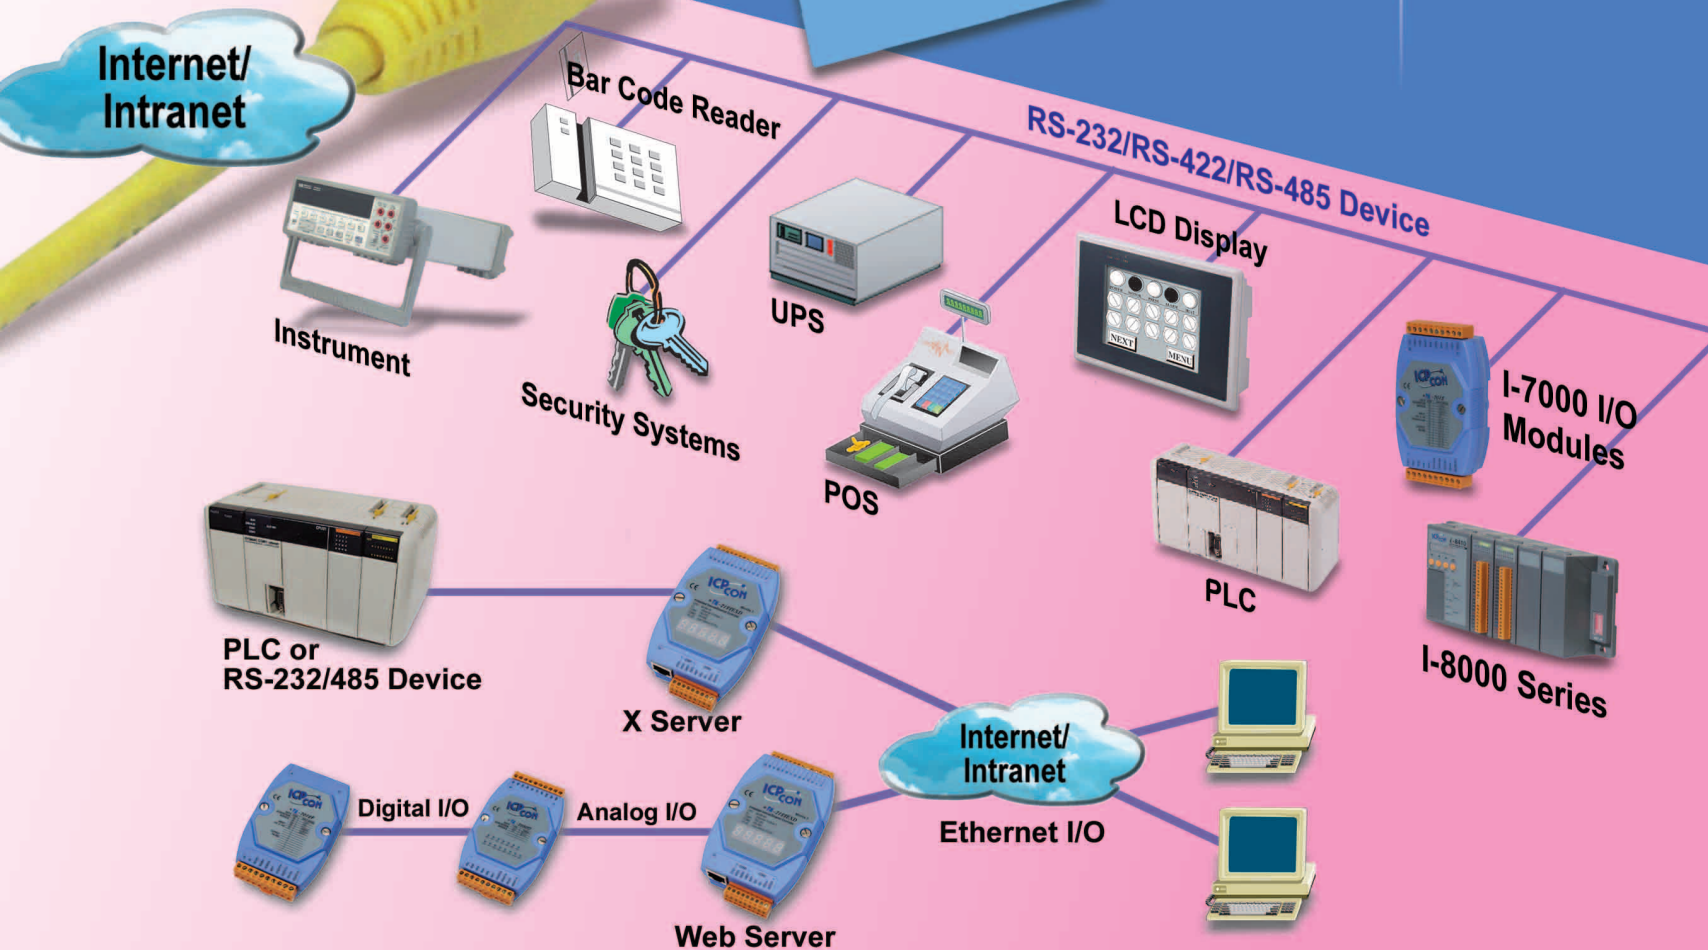

I-7188E Series Network- Enable Your Serial Devices

Benefits

- Easily network-enable your Serial Devices
- Replace expensive dedicated PCs
- Eliminate the need for OEMs to invest engineering effort.
- No need to change the existing application programs.
- Can maintain remote devices via Internet or Intranet
- Hardware and software can be customer made
- Can connect to our I-7000 and I-8000 series product to expand I/O capability