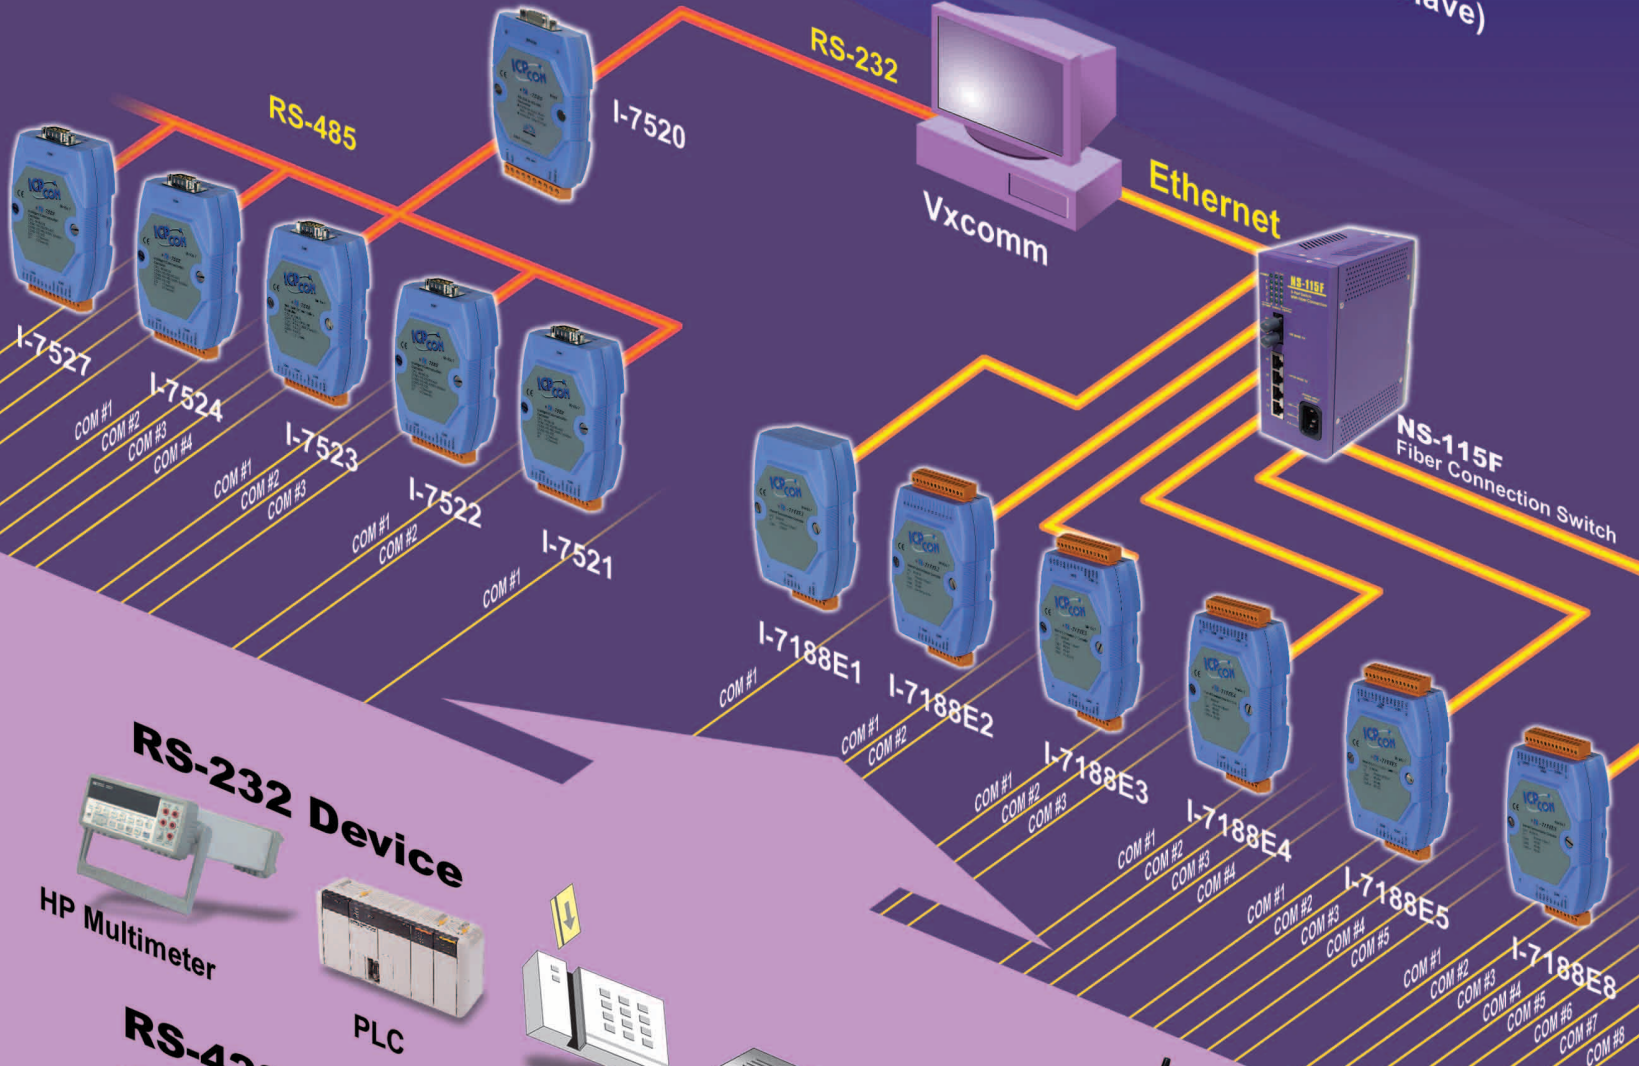

I-7188EN I-752N Series

Multi-Serial Solution

Application

- Intelligent Communication Controller
- RS-232/422/485 Protocol Converter
- Addressable RS-232 Device Controller
- Modbus/TCP (master/Slave)
- Modbus/232/485 (master/Slave)

RS-232 Device

RS-422/485 Device