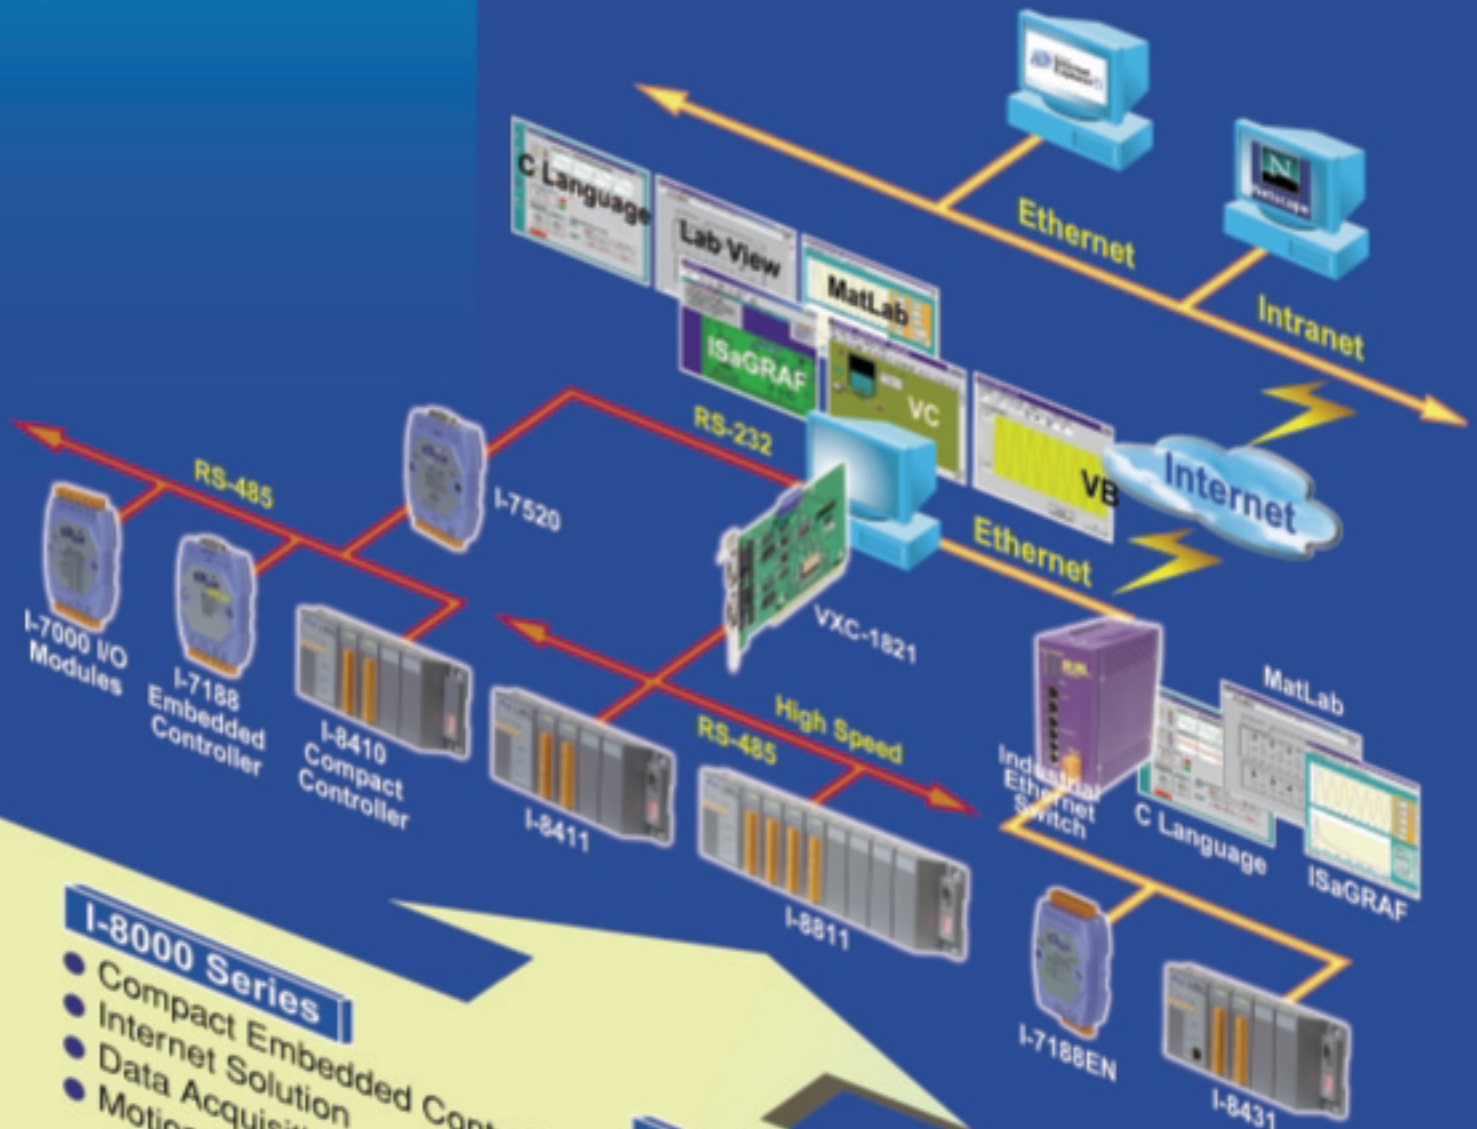

Internet/Ethernet Solution

I-8000 Series

- Compact Embedded Controllers
- Internet Solution
- Data Acquisition
- Motion Control

I-7188 Series

- Embedded Controller
- Internet Solution
- Communication Controller

I-7000 I/O Modules Series

- Digital/Input/Output
- Analog Input/Output
- Counter/Frequency

Data Acquisition

- Analog Input
- Digital Input
- Digital Output
- Motion Control
- Counter/Frequency

Communication

- RS-232 Device
- RS-422 Device
- RS-485 Device
- Ethernet Device
- CAN Bus

Application

- Process Control
- Industrial Automation
- Building Automation
- Security System
- Motion Control
- Data Acquisition
- Remote Control & Monitoring