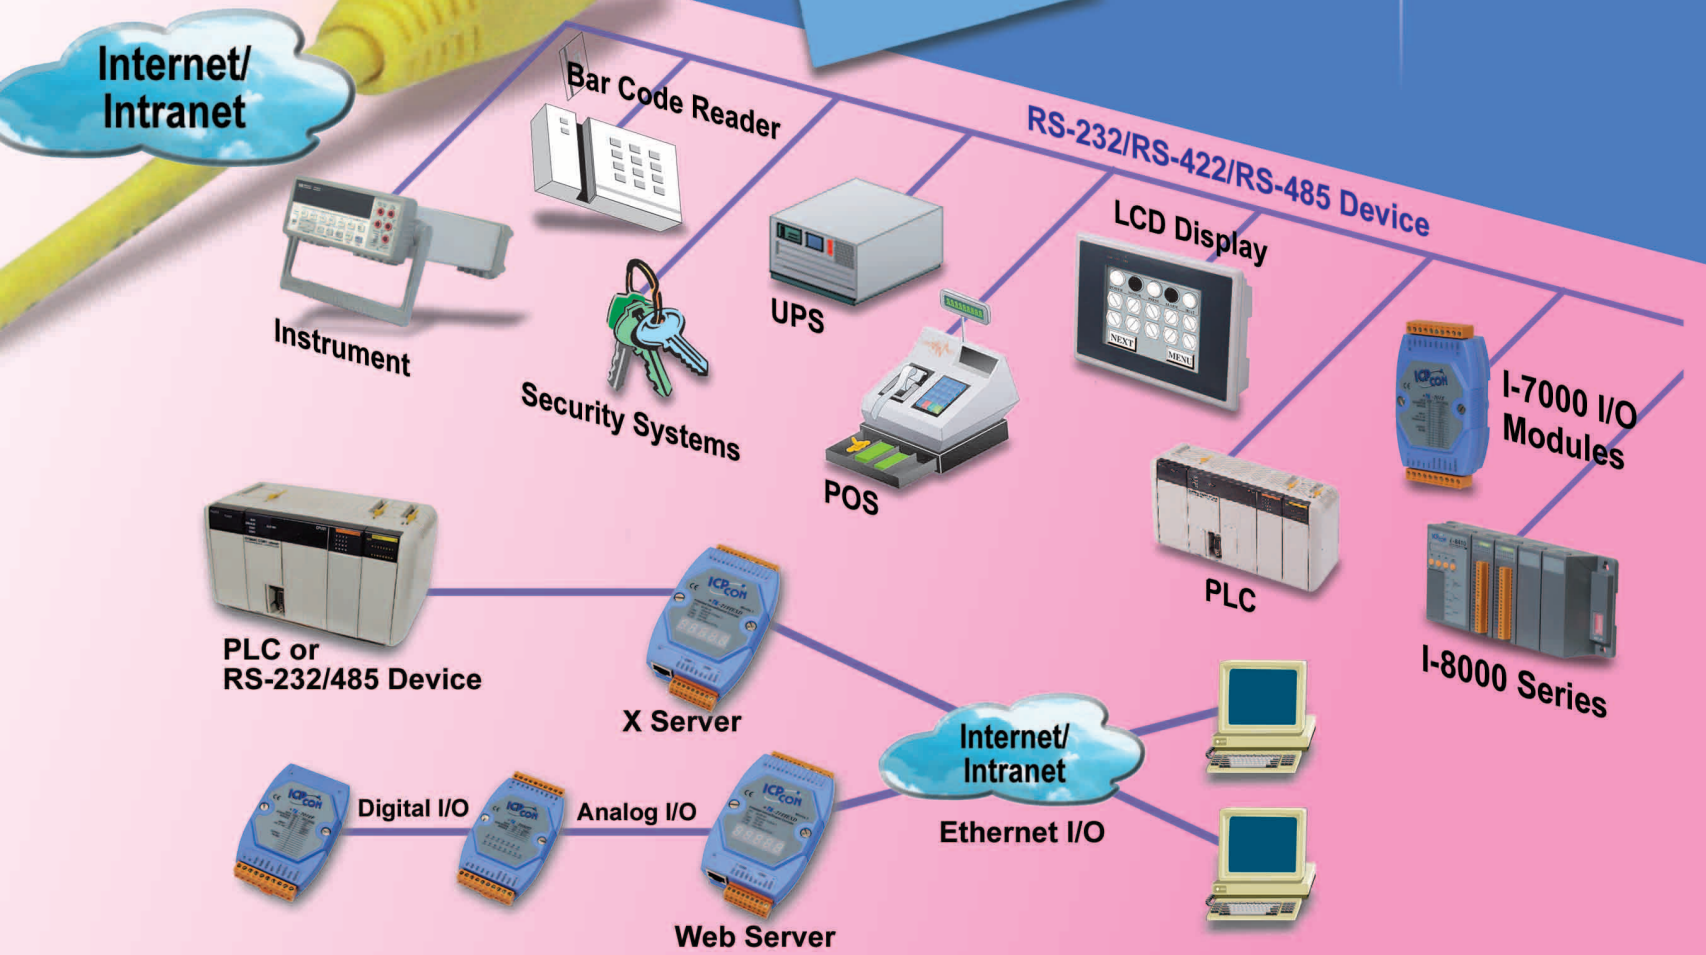

I-7188E Series Network- Enable Your Serial Devices

Benefits

- Easily network-enable your Serial Devices
- Replace expansive dedicated PCs
- Eliminate the need for OEMs to invest engineering effort.
- No need to change the existing application programs.
- Can maintain remote devices via Internet or Intranet
- Hardware and software can be customer made
- Can connect to our I-7000 and I-8000 series product to expand I/O capability