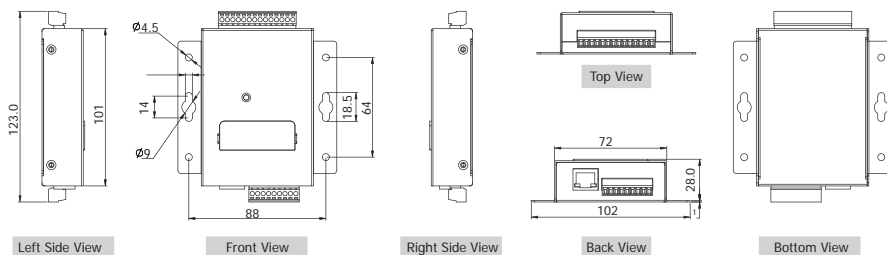

Dimensions (Unit: mm)

Ordering Information

PDSM-721 CR	PDS-721 with Metal Case (RoHS). Includes One CA-0910 Cable
PDSM-721D CR	PDS-721D with Metal Case (RoHS). Includes One CA-0910 Cable
PDSM-732 CR	PDS-732 with Metal Case (RoHS). Includes One CA-0910 Cable
PDSM-732D CR	PDS-732D with Metal Case (RoHS). Includes One CA-0910 Cable
PDSM-734 CR	PDS-734 with Metal Case (RoHS). Includes One CA-0910 Cable
PDSM-734D CR	PDS-734D with Metal Case (RoHS). Includes One CA-0910 Cable
PDSM-742 CR	PDS-742 with Metal Case (RoHS). Includes One CA-0910 Cable
PDSM-742D CR	PDS-742D with Metal Case (RoHS). Includes One CA-0910 Cable
PDSM-743 CR	PDS-743 with Metal Case (RoHS). Includes One CA-0910 Cable
PDSM-743D CR	PDS-743D with Metal Case (RoHS). Includes One CA-0910 Cable
PDSM-752 CR	PDS-752 with Metal Case (RoHS). Includes One CA-0910 Cable
PDSM-752D CR	PDS-752D with Metal Case (RoHS). Includes One CA-0910 Cable
PDSM-755 CR	PDS-755 with Metal Case (RoHS). Includes One CA-0910 Cable
PDSM-755D CR	PDS-755D with Metal Case (RoHS). Includes One CA-0910 Cable
PDSM-762 CR	PDS-762 with Metal Case (RoHS). Includes One CA-0910 Cable
PDSM-762D CR	PDS-762D with Metal Case (RoHS). Includes One CA-0910 Cable
PDSM-782 CR	PDS-782 with Metal Case (RoHS). Includes One CA-0910 Cable
PDSM-782D CR	PDS-782D with Metal Case (RoHS). Includes One CA-0910 Cable
PPDSM-721-MTCTP CR	PPDS-721-MTCTP with Metal Case (RoHS). Includes One CA-0910 Cable
PPDSM-721D-MTCTP CR	PPDS-721D-MTCTP with Metal Case (RoHS). Includes One CA-0910 Cable
PPDSM-732-MTCTP CR	PPDS-732-MTCTP with Metal Case (RoHS). Includes One CA-0910 Cable
PPDSM-732D-MTCTP CR	PPDS-732D-MTCTP with Metal Case (RoHS). Includes One CA-0910 Cable
PPDSM-734-MTCTP CR	PPDS-734-MTCTP with Metal Case (RoHS). Includes One CA-0910 Cable
PPDSM-734D-MTCTP CR	PPDS-734D-MTCTP with Metal Case (RoHS). Includes One CA-0910 Cable
PPDSM-742-MTCTP CR	PPDS-742-MTCTP with Metal Case (RoHS). Includes One CA-0910 Cable
PPDSM-742D-MTCTP CR	PPDS-742D-MTCTP with Metal Case (RoHS). Includes One CA-0910 Cable
PPDSM-743-MTCTP CR	PPDS-743-MTCTP with Metal Case (RoHS). Includes One CA-0910 Cable
PPDSM-743D-MTCTP CR	PPDS-743D-MTCTP with Metal Case (RoHS). Includes One CA-0910 Cable
PPDSM-752-MTCTP CR	PPDS-752-MTCTP with Metal Case (RoHS). Includes One CA-0910 Cable
PPDSM-752D-MTCTP CR	PPDS-752D-MTCTP with Metal Case (RoHS). Includes One CA-0910 Cable
PPDSM-755-MTCTP CR	PPDS-755-MTCTP with Metal Case (RoHS). Includes One CA-0910 Cable
PPDSM-755D-MTCTP CR	PPDS-755D-MTCTP with Metal Case (RoHS). Includes One CA-0910 Cable
PPDSM-762-MTCTP CR	PPDS-762-MTCTP with Metal Case (RoHS). Includes One CA-0910 Cable
PPDSM-762D-MTCTP CR	PPDS-762D-MTCTP with Metal Case (RoHS). Includes One CA-0910 Cable
PPDSM-782-MTCTP CR	PPDS-782-MTCTP with Metal Case (RoHS). Includes One CA-0910 Cable
PPDSM-782D-MTCTP CR	PPDS-782D-MTCTP with Metal Case (RoHS). Includes One CA-0910 Cable